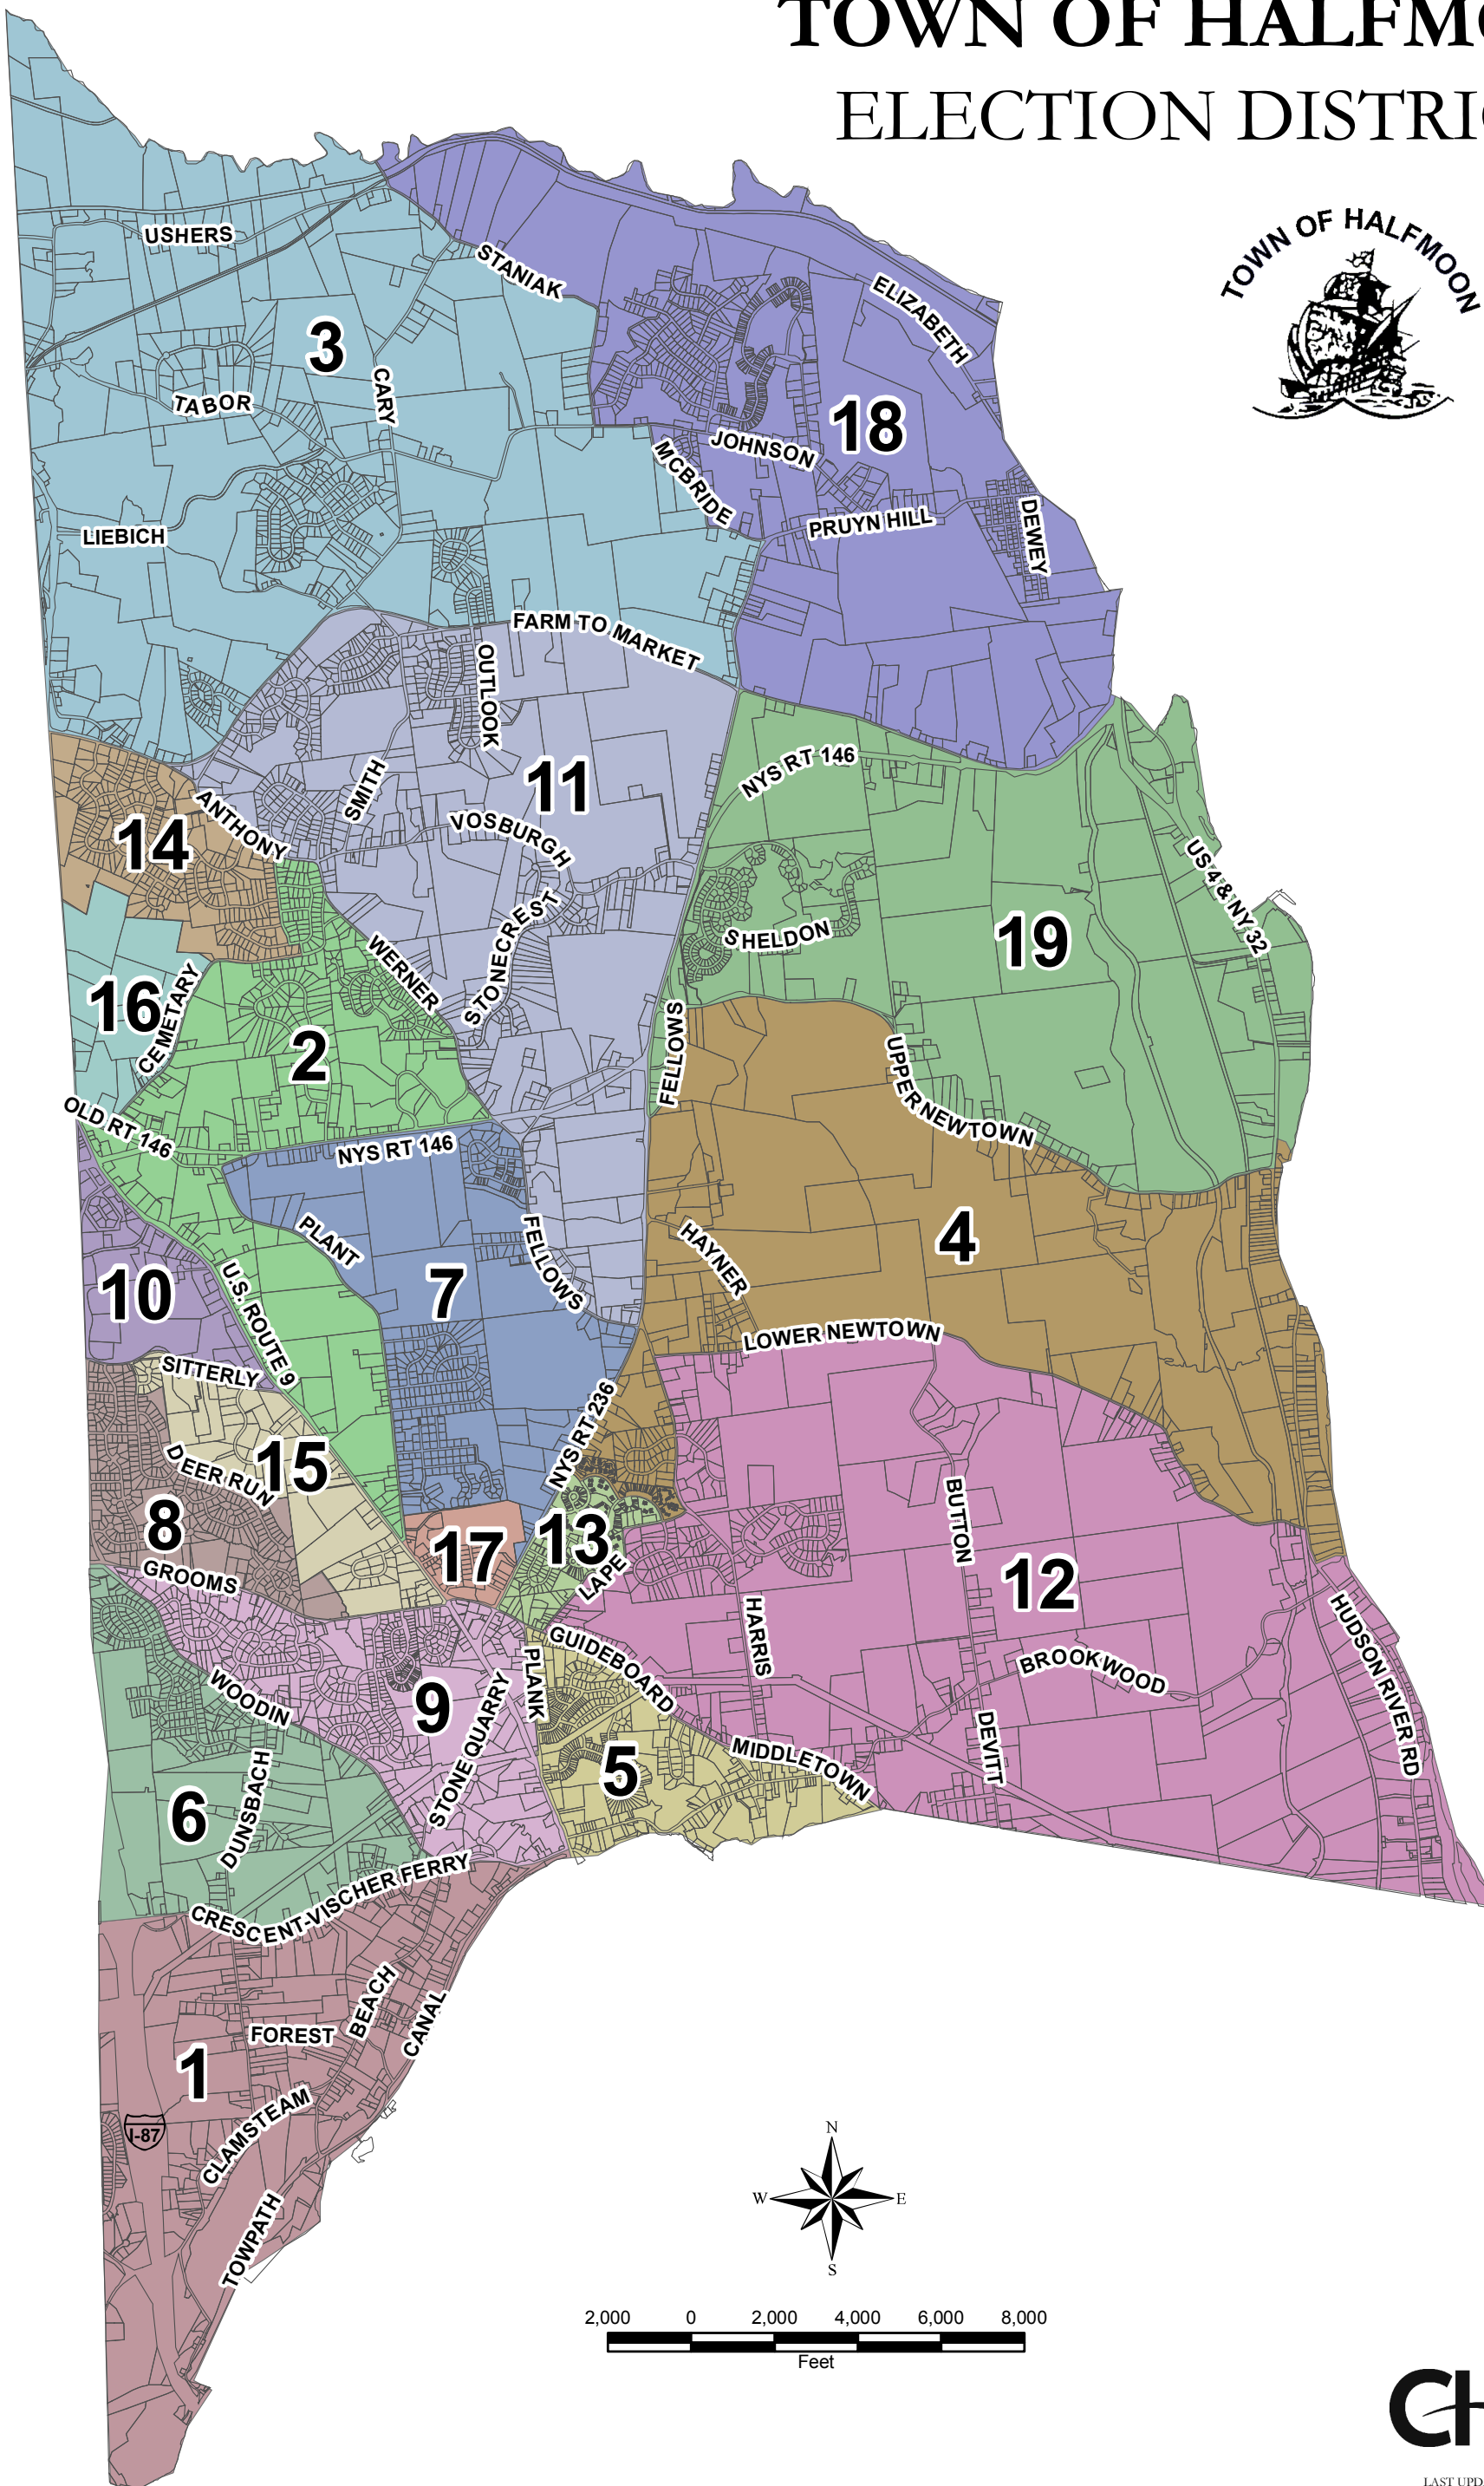

TOWN OF HALFMOON ELECTION DISTRICTS

LAST UPDATED OCTOBER 2011

©2011 CHA. All rights reserved. 10/11/11